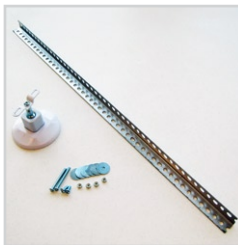

MNT-1 - Ceiling or Wall Mount

For wall or overhead mounting
Joint permits flexible aiming

Specify black or white
\$30 each

MNT-2 - Extended Ceiling or Wall Mount

For wall or overhead mounting
Allows for greater range of aiming than MNT-1

Specify black or white
\$40 each

CM-1 - Suspended Ceiling Mount Kit

For mounting flush to a ceiling panel
Speaker panel aims straight down

\$19 per kit

Parts list available by request

CM-2 - Suspended Ceiling Angle Mount Kit

For mounting to a ceiling panel
Joint permits flexible aiming

Specify black or white
\$39 per kit

Parts list available by request

RACK - Amplifier Rack Mount Kit

For mounting one or two
SoundBeam[®] controllers in
a standard 1U rack space.

\$29 per kit

Additional Options

The AS-24 can be fitted
directly into panelled ceilings
for seamless integration.

No additional parts required.

Eyebolts can be fitted into the
AS-16 and AS-24 for a hanging
configuration with wire.