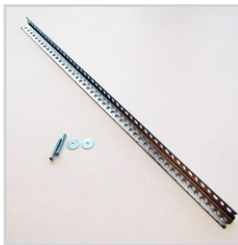

MNT-1 - Ceiling or Wall Mount

For wall or overhead mounting
Joint permits flexible aiming

Specify black or white
\$30 each

MNT-2 - Extended Ceiling or Wall Mount

For wall or overhead mounting
Allows for greater range of aiming than MNT-1

Specify black or white
\$40 each

CM-1 - Suspended Ceiling Mount Kit

For mounting flush to a ceiling panel
Speaker panel aims straight down

\$19 per kit

Parts list available by request

CM-2 - Suspended Ceiling Angle Mount Kit

For mounting to a ceiling panel
Joint permits flexible aiming

Specify black or white
\$39 per kit

Parts list available by request

RACK - Amplifier Rack Mount Kit

For mounting one or two
SoundBeam[®] controllers in
a standard 1U rack space.

\$29 per kit

Additional Options

The AS-24 can be fitted
directly into panelled ceilings
for seamless integration.

No additional parts required.

Eyebolts can be fitted into the
AS-16 and AS-24 for a hanging
configuration with wire.