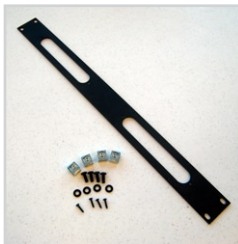

MNT-1 - Ceiling or Wall Mount

For wall or overhead mounting
Joint permits flexible aiming

Specify black or white
\$30 each

MNT-2 - Extended Ceiling or Wall Mount

For wall or overhead mounting
Allows for greater range of aiming than MNT-1

Specify black or white
\$40 each

CM-1 - Suspended Ceiling Mount Kit

For mounting flush to a ceiling panel
Speaker panel aims straight down

\$19 per kit

Parts list available by request

CM-2 - Suspended Ceiling Angle Mount Kit

For mounting to a ceiling panel
Joint permits flexible aiming

Specify black or white
\$39 per kit

Parts list available by request

RACK - Amplifier Rack Mount Kit

For mounting one or two
SoundBeam[®] controllers in
a standard 1U rack space.

\$29 per kit

Additional Options

The AS-24 can be fitted
directly into panelled ceilings
for seamless integration.

No additional parts required.

Eyebolts can be fitted into the
AS-16 and AS-24 for a hanging
configuration with wire.