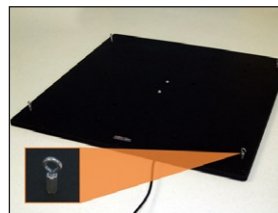

\$29 per kit

Additional Options

The AS-24 can be fitted
directly into panelled ceilings
for seamless integration.

No additional parts required.

Eyebolts can be fitted into the
AS-16 and AS-24 for a hanging
configuration with wire.